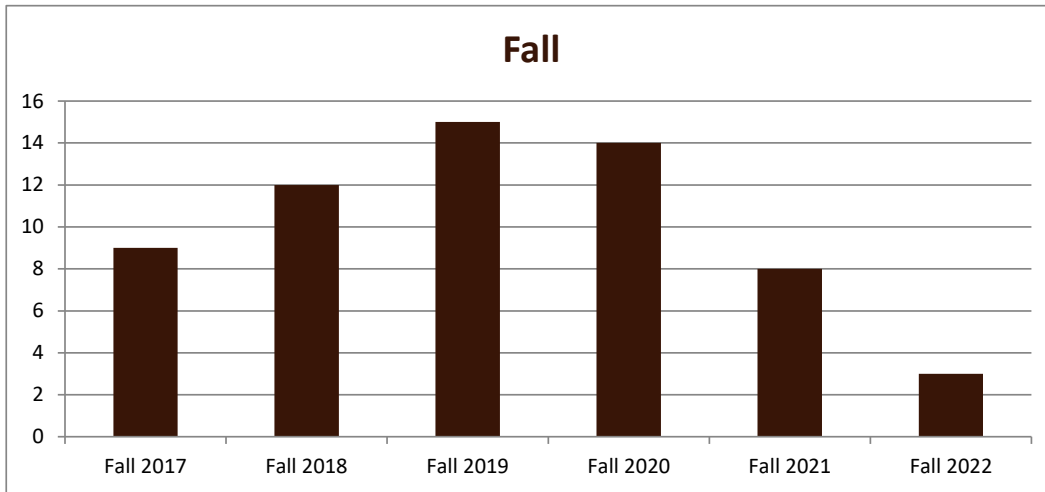

SMSU Professional Writing and Communication Program Data

Majors Enrolled

Academic Years 2017-18 to 2022-23

Using Fall Semester data (Fall 2017 to Fall 2022) for Term specific measures

Enrollment by Term						
	2018	2019	2020	2021	2022	2023
Fall	9	12	15	14	8	3
Spring	8	13	15	10	6	7
Summer	1	2	2	3	2	1

SMSU Professional Writing and Communication Program Data

Majors Enrolled

Academic Years 2017-18 to 2022-23

Using Fall Semester data (Fall 2017 to Fall 2022) for Term specific measures

Enrollment by Gender						
	Fall 2017	Fall 2018	Fall 2019	Fall 2020	Fall 2021	Fall 2022
Female	5	8	13	12	6	2
Male	4	4	2	2	2	1
Grand Total	9	12	15	14	8	3