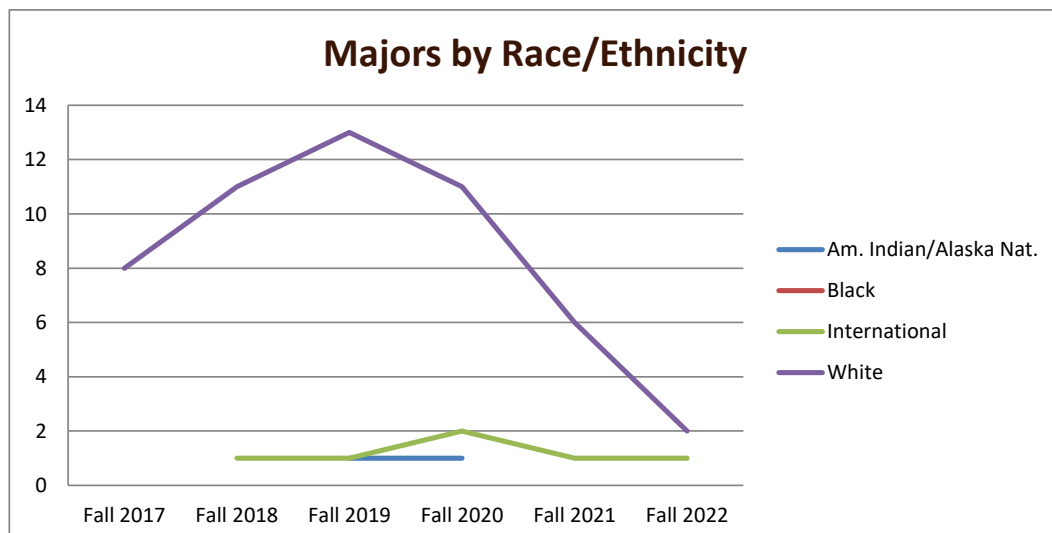

SMSU Professional Writing and Communication Program Data

Majors Enrolled

Academic Years 2017-18 to 2022-23

Using Fall Semester data (Fall 2017 to Fall 2022) for Term specific measures

Enrollment by Term						
	2018	2019	2020	2021	2022	2023
Fall	9	12	15	14	8	3
Spring	8	13	15	10	6	7
Summer	1	2	2	3	2	1

SMSU Professional Writing and Communication Program Data

Majors Enrolled

Academic Years 2017-18 to 2022-23

Using Fall Semester data (Fall 2017 to Fall 2022) for Term specific measures

Enrollment by Gender						
	Fall 2017	Fall 2018	Fall 2019	Fall 2020	Fall 2021	Fall 2022
Female	5	8	13	12	6	2
Male	4	4	2	2	2	1
Grand Total	9	12	15	14	8	3

Enrollment by Race/Ethnicity						
	Fall 2017	Fall 2018	Fall 2019	Fall 2020	Fall 2021	Fall 2022
Am. Indian/Alaska Nat.	1		1	1		
Black					1	
International		1	1	2	1	1
White	8	11	13	11	6	2
Grand Total	9	12	15	14	8	3