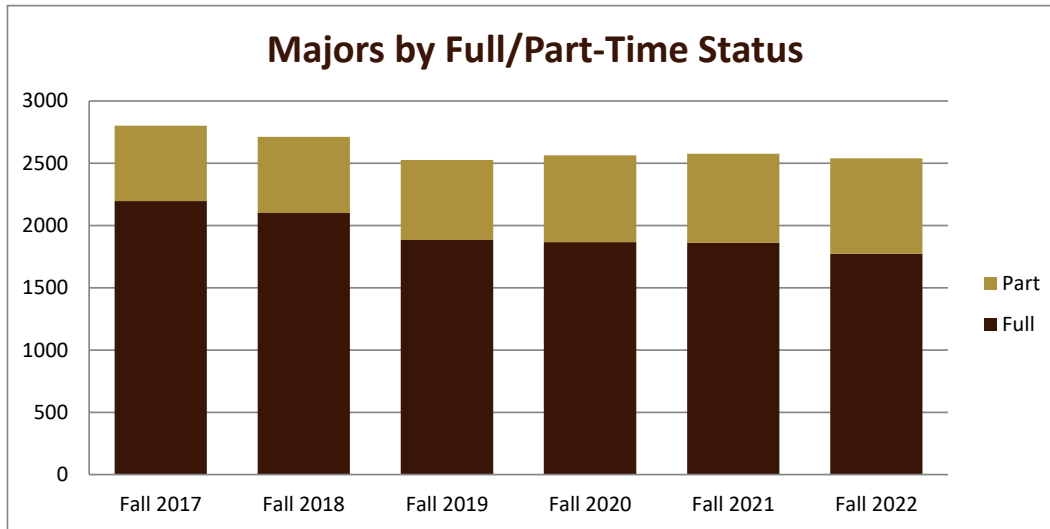

SMSU Professional Writing and Communication Program Data

Majors Enrolled

Academic Years 2017-18 to 2022-23

Using Fall Semester data (Fall 2017 to Fall 2022) for Term specific measures

Enrollment by Class						
	Fall 2017	Fall 2018	Fall 2019	Fall 2020	Fall 2021	Fall 2022
1 - Freshmen			2	3	2	
2 - Sophomore	4	5	3	3	2	1
3 - Junior	3	3	5	1		2
4 - Senior	2	4	5	7	4	
Grand Total	9	12	15	14	8	3

SMSU Professional Writing and Communication Program Data

Majors Enrolled

Academic Years 2017-18 to 2022-23

Using Fall Semester data (Fall 2017 to Fall 2022) for Term specific measures

Enrollment by FT/PT						
	Fall 2017	Fall 2018	Fall 2019	Fall 2020	Fall 2021	Fall 2022
Full	8	11	14	14	5	2
Part	1	1	1		3	1
Grand Total	9	12	15	14	8	3

New/Return Headcount						
	Fall 2017	Fall 2018	Fall 2019	Fall 2020	Fall 2021	Fall 2022
New	1	2	2	1	1	
Returning	8	10	13	13	7	3
Grand Total	9	12	15	14	8	3

SMSU Professional Writing and Communication Program Data