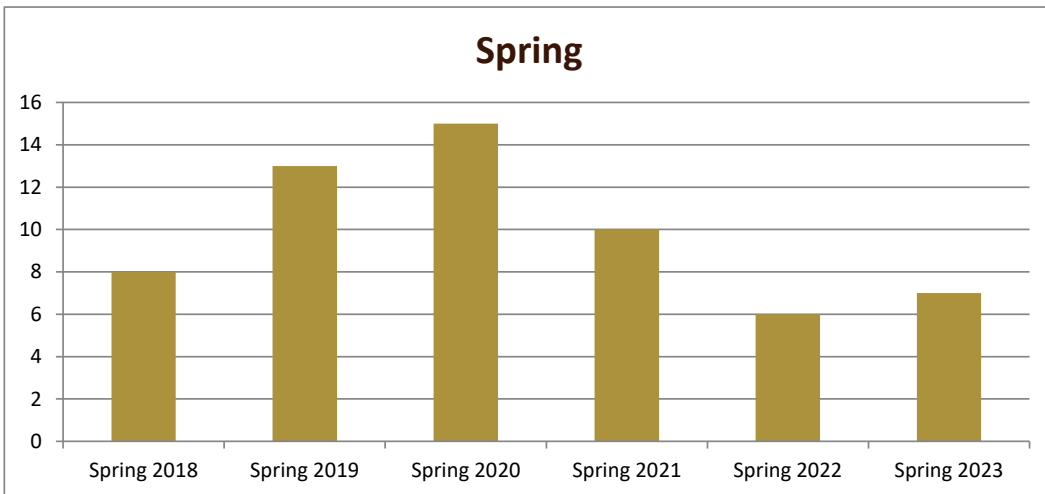

SMSU Professional Writing and Communication Program Data

Majors Enrolled

Academic Years 2017-18 to 2022-23

Using Fall Semester data (Fall 2017 to Fall 2022) for Term specific measures

Enrollment by Term						
	2018	2019	2020	2021	2022	2023
Fall	9	12	15	14	8	3
Spring	8	13	15	10	6	7
Summer	1	2	2	3	2	1

SMSU Professional Writing and Communication Program Data

Majors Enrolled

Academic Years 2017-18 to 2022-23

Using Fall Semester data (Fall 2017 to Fall 2022) for Term specific measures

Enrollment by Gender						
	Fall 2017	Fall 2018	Fall 2019	Fall 2020	Fall 2021	Fall 2022
Female	5	8	13	12	6	2
Male	4	4	2	2	2	1
Grand Total	9	12	15	14	8	3