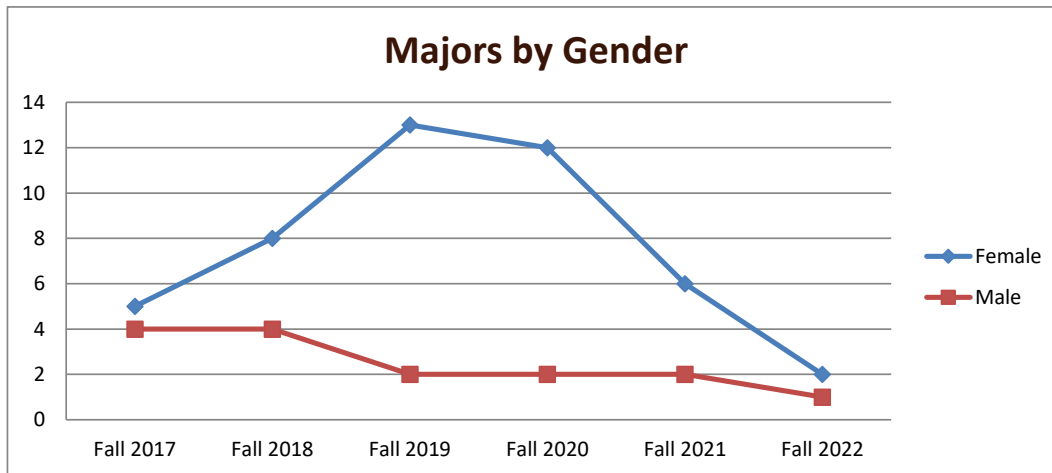

SMSU Professional Writing and Communication Program Data

Majors Enrolled

Academic Years 2017-18 to 2022-23

Using Fall Semester data (Fall 2017 to Fall 2022) for Term specific measures

Enrollment by Term						
	2018	2019	2020	2021	2022	2023
Fall	9	12	15	14	8	3
Spring	8	13	15	10	6	7
Summer	1	2	2	3	2	1

SMSU Professional Writing and Communication Program Data

Majors Enrolled

Academic Years 2017-18 to 2022-23

Using Fall Semester data (Fall 2017 to Fall 2022) for Term specific measures

Enrollment by Gender						
	Fall 2017	Fall 2018	Fall 2019	Fall 2020	Fall 2021	Fall 2022
Female	5	8	13	12	6	2
Male	4	4	2	2	2	1
Grand Total	9	12	15	14	8	3