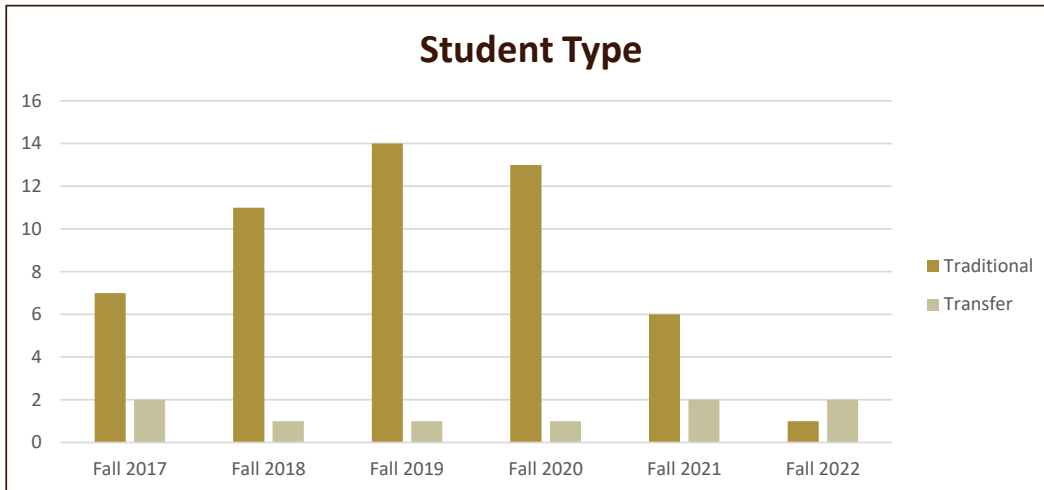

SMSU Professional Writing and Communication Program Data

Majors Enrolled

Academic Years 2017-18 to 2022-23

Using Fall Semester data (Fall 2017 to Fall 2022) for Term specific measures

Enrollment by FT/PT						
	Fall 2017	Fall 2018	Fall 2019	Fall 2020	Fall 2021	Fall 2022
Full	8	11	14	14	5	2
Part	1	1	1		3	1
Grand Total	9	12	15	14	8	3

New/Return Headcount						
	Fall 2017	Fall 2018	Fall 2019	Fall 2020	Fall 2021	Fall 2022
New	1	2	2	1	1	
Returning	8	10	13	13	7	3
Grand Total	9	12	15	14	8	3

SMSU Professional Writing and Communication Program Data

Majors Enrolled

Academic Years 2017-18 to 2022-23

Using Fall Semester data (Fall 2017 to Fall 2022) for Term specific measures

Student Type	Fall 2017	Fall 2018	Fall 2019	Fall 2020	Fall 2021	Fall 2022
Traditional	7	11	14	13	6	1
Transfer	2	1	1	1	2	2
Grand Total	9	12	15	14	8	3