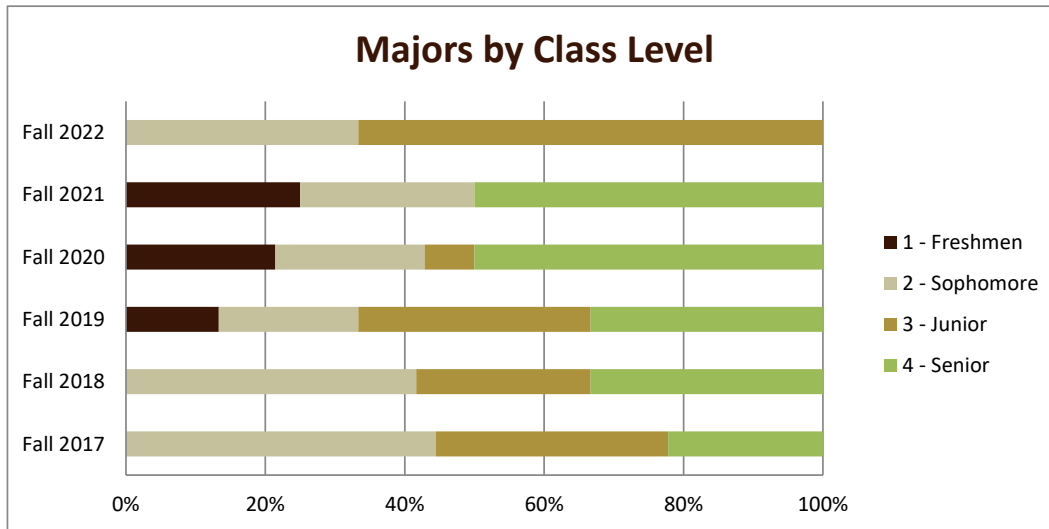

SMSU Professional Writing and Communication Program Data

Majors Enrolled

Academic Years 2017-18 to 2022-23

Using Fall Semester data (Fall 2017 to Fall 2022) for Term specific measures

Enrollment by Gender						
	Fall 2017	Fall 2018	Fall 2019	Fall 2020	Fall 2021	Fall 2022
Female	5	8	13	12	6	2
Male	4	4	2	2	2	1
Grand Total	9	12	15	14	8	3

Enrollment by Race/Ethnicity						
	Fall 2017	Fall 2018	Fall 2019	Fall 2020	Fall 2021	Fall 2022
Am. Indian/Alaska Nat.	1		1	1		
Black					1	
International		1	1	2	1	1
White	8	11	13	11	6	2
Grand Total	9	12	15	14	8	3

SMSU Professional Writing and Communication Program Data

Majors Enrolled

Academic Years 2017-18 to 2022-23

Using Fall Semester data (Fall 2017 to Fall 2022) for Term specific measures

Enrollment by Class						
	Fall 2017	Fall 2018	Fall 2019	Fall 2020	Fall 2021	Fall 2022
1 - Freshmen			2	3	2	
2 - Sophomore	4	5	3	3	2	1
3 - Junior	3	3	5	1		2
4 - Senior	2	4	5	7	4	
Grand Total	9	12	15	14	8	3

SMSU Professional Writing and Communication Program Data

Majors Enrolled

Academic Years 2017-18 to 2022-23

Using Fall Semester data (Fall 2017 to Fall 2022) for Term specific measures

Enrollment by FT/PT						
	Fall 2017	Fall 2018	Fall 2019	Fall 2020	Fall 2021	Fall 2022
Full	8	11	14	14	5	2
Part	1	1	1		3	1
Grand Total	9	12	15	14	8	3