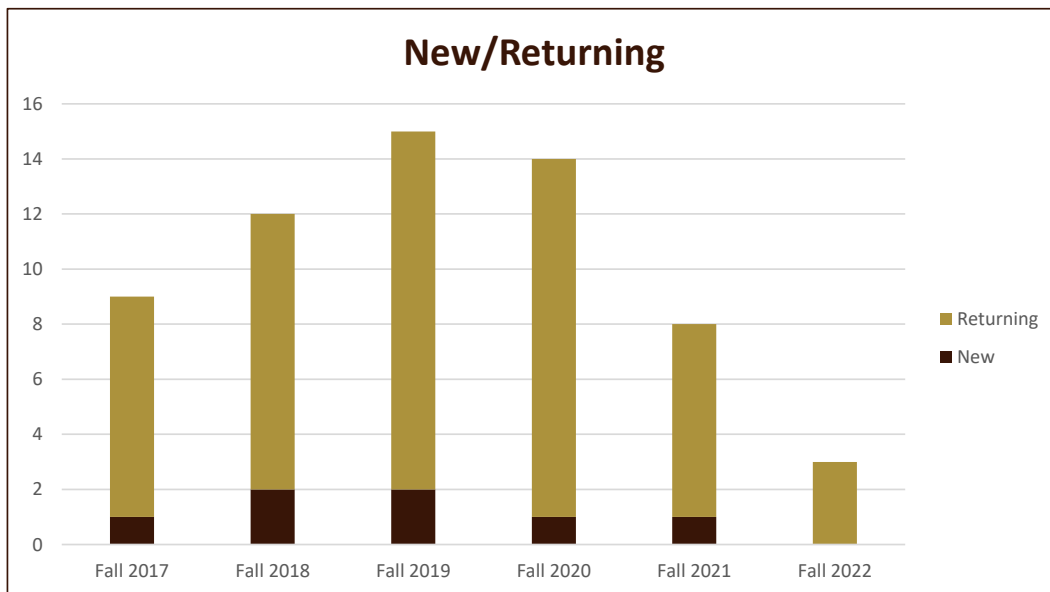

SMSU Professional Writing and Communication Program Data

Majors Enrolled

Academic Years 2017-18 to 2022-23

Using Fall Semester data (Fall 2017 to Fall 2022) for Term specific measures

Enrollment by Class						
	Fall 2017	Fall 2018	Fall 2019	Fall 2020	Fall 2021	Fall 2022
1 - Freshmen			2	3	2	
2 - Sophomore	4	5	3	3	2	1
3 - Junior	3	3	5	1		2
4 - Senior	2	4	5	7	4	
Grand Total	9	12	15	14	8	3

SMSU Professional Writing and Communication Program Data

Majors Enrolled

Academic Years 2017-18 to 2022-23

Using Fall Semester data (Fall 2017 to Fall 2022) for Term specific measures

Enrollment by FT/PT						
	Fall 2017	Fall 2018	Fall 2019	Fall 2020	Fall 2021	Fall 2022
Full	8	11	14	14	5	2
Part	1	1	1		3	1
Grand Total	9	12	15	14	8	3

New/Return Headcount						
	Fall 2017	Fall 2018	Fall 2019	Fall 2020	Fall 2021	Fall 2022
New	1	2	2	1	1	
Returning	8	10	13	13	7	3
Grand Total	9	12	15	14	8	3

SMSU Professional Writing and Communication Program Data